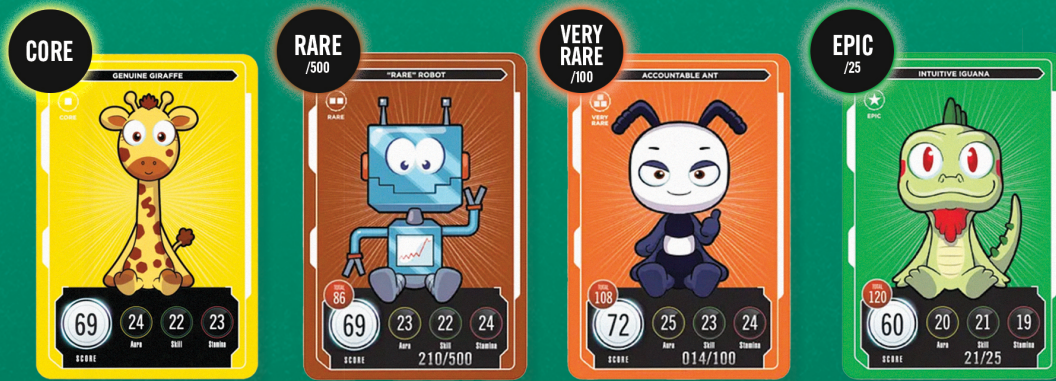

COMPETE & COLLECT CARD RARITY

EACH BOX CONTAINS 52 TOTAL RANDOM CARDS:
13 PACKS WITH 4 CARDS IN EACH.

**EVERY CHARACTER HAS DIFFERENT RARITIES MARKED BY
BACKGROUND COLORS**

FOR EACH OF THE 250 SERIES 2 CHARACTERS THERE ARE
SPECIAL FOIL 1/1 SPECTACULAR CARDS

EMERALD

GOLD

HOLOGRAM

BUBBLEGUM

DIAMOND

LAVA

GIFT GOAT /555

FOIL INSERTS WITH ACTIVE AND COMPETING POSES